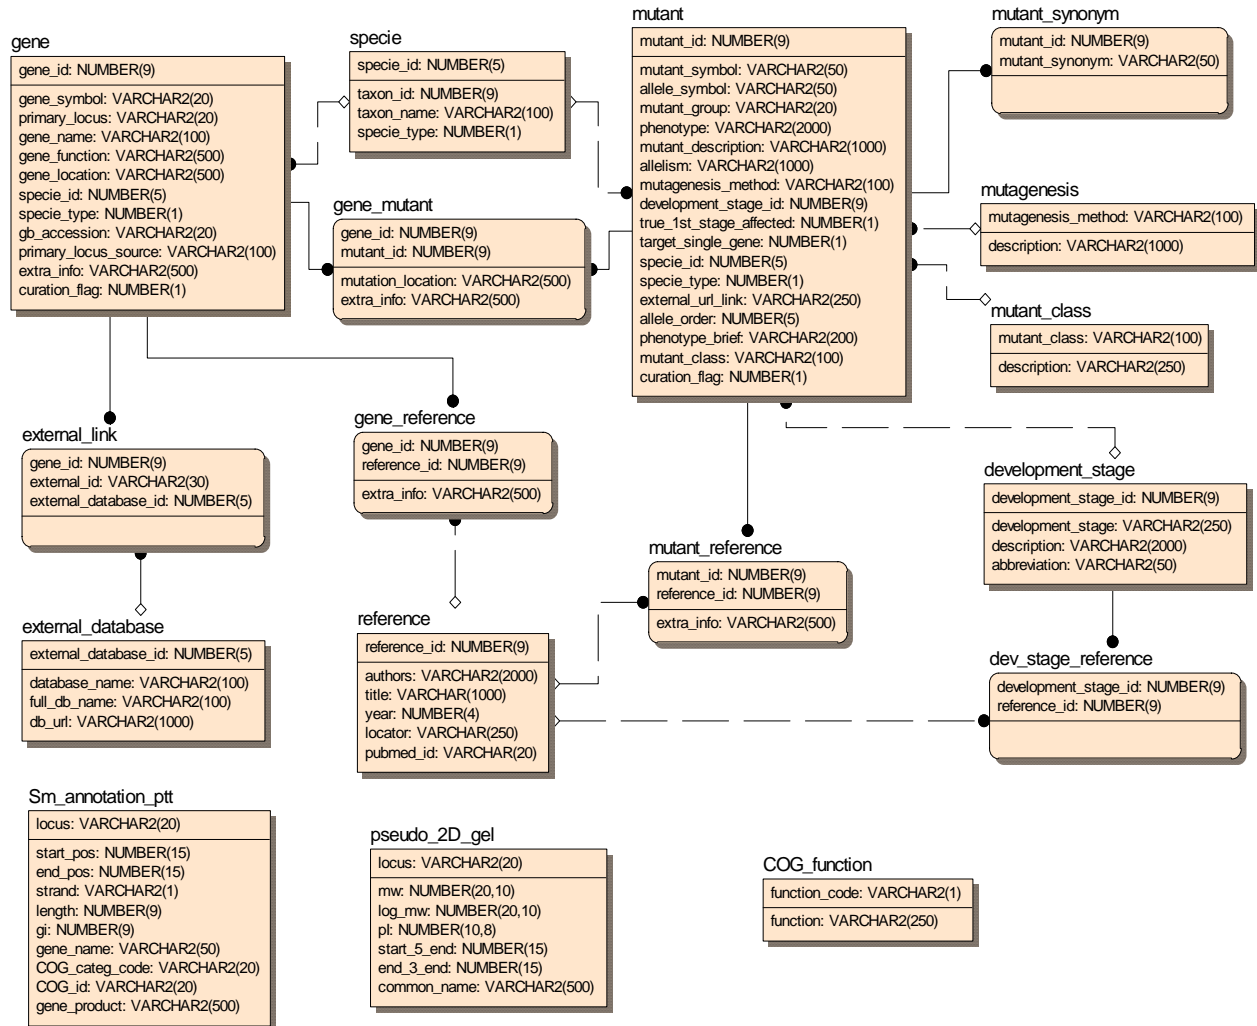

NodMutDB Database Schema and Data Curation Model

A. Gene/mutant schema

B. Curation schema

C. Data curation model